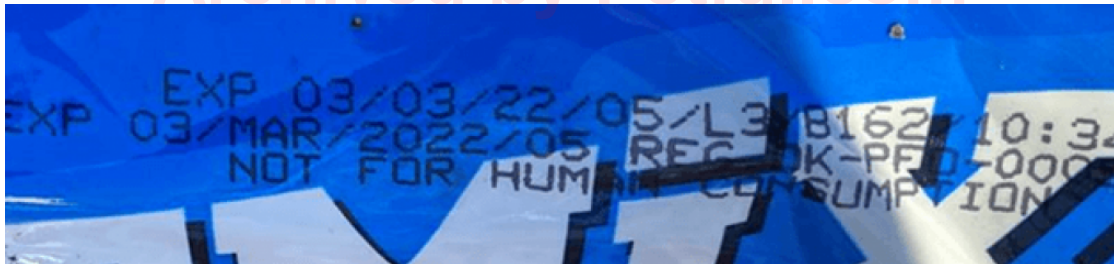

Product Photos

SPORTMIX
Premium

ENERGY PLUS

TARGETED NUTRITION FOR DOGS

24% Protein, 20% Fat; Delicious Mini Morsels
Balanced Ratio of Omega-6 & Omega-3 Fatty Acids
100% Guaranteed for Taste & Nutrition
NET WT. 50 LBS. (22.68 kg)