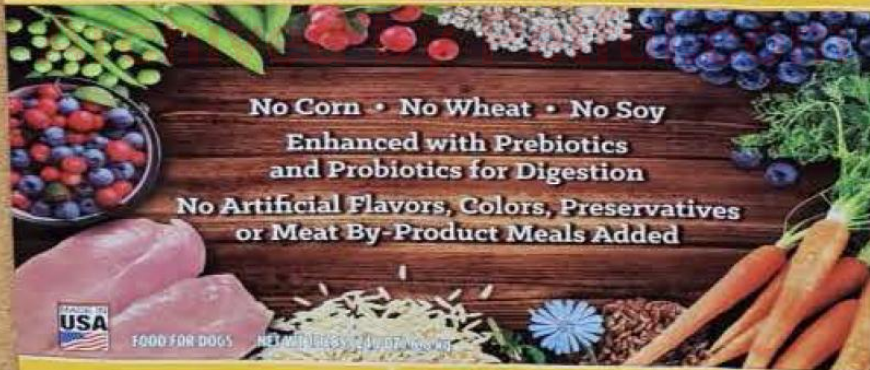

DEBONED CHICKEN & BROWN RICE RECIPE

No Corn • No Wheat • No Soy

Enhanced with Prebiotics
and Probiotics for Digestion

No Artificial Flavors, Colors, Preservatives
or Meat By-Product Meals Added

FOOD FOR DOGS

NET WT 13.5 LBS (6.123 kg)

NURTURE FARMS

Natural Dog Food